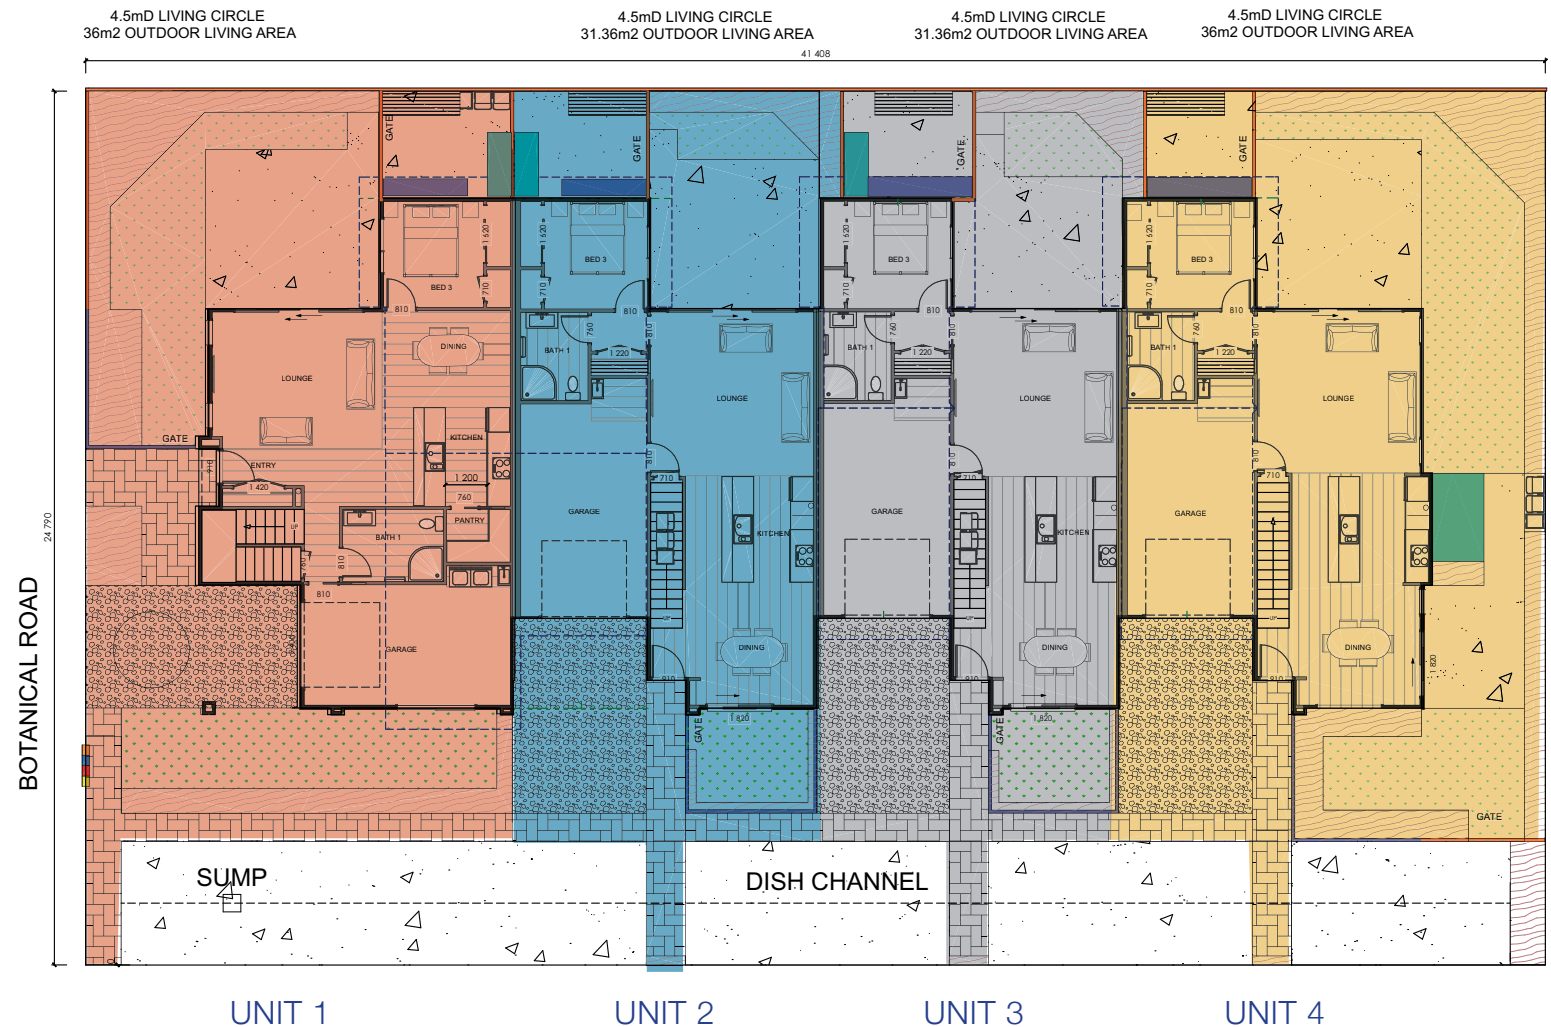

103 Botanical Rd Townhouses

Floorplans

Unit 1:
159.6 floor area
246m² net section area

Unit 2:
153.8 floor area
186m² net section area

Unit 3:
153.8 floor area
182m² net section area

Unit 4:
154.9 floor area
280m² net section area

Contact Carmen Wineera
021 863 172 for further information

Ground Floor

103 Botanical Rd Townhouses

Floorplans

Unit 1:
159.6 floor area
246m² net section area

Unit 2:
153.8 floor area
186m² net section area

Unit 3:
153.8 floor area
182m² net section area

Unit 4:
154.9 floor area
280m² net section area

Contact Carmen Wineera
021 863 172 for further information

First Floor

UNIT 1

UNIT 2

UNIT 3

UNIT 4