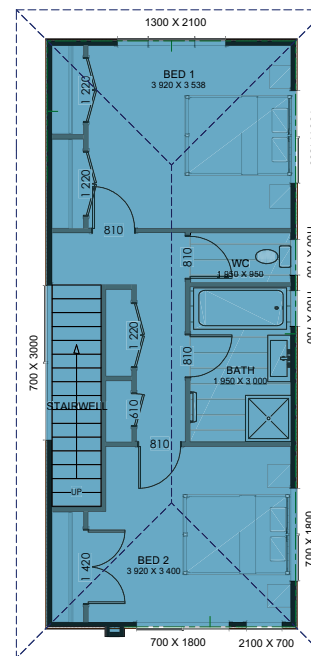

103 Botanical Rd Townhouses

Floorplans

Unit 1:
159.6 floor area
246m² net section area

Unit 2:
153.8 floor area
186m² net section area

Unit 3:
153.8 floor area
182m² net section area

Unit 4:
154.9 floor area
280m² net section area

Contact Carmen Wineera
021 863 172 for further information

Ground Floor

103 Botanical Rd Townhouses

Floorplans

Unit 1:
159.6 floor area
246m² net section area

Unit 2:
153.8 floor area
186m² net section area

Unit 3:
153.8 floor area
182m² net section area

Unit 4:
154.9 floor area
280m² net section area

Contact Carmen Wineera
021 863 172 for further information

First Floor

UNIT 1

UNIT 2

UNIT 3

UNIT 4