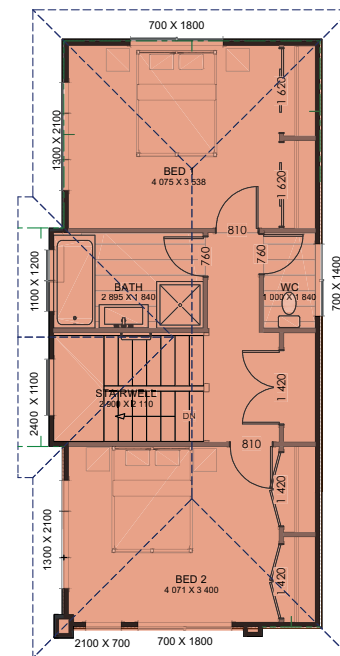

103 Botanical Rd Townhouses

Floorplans

Unit 1:
159.6 floor area
246m² net section area

Unit 2:
153.8 floor area
186m² net section area

Unit 3:
153.8 floor area
182m² net section area

Unit 4:
154.9 floor area
280m² net section area

Contact Carmen Wineera
021 863 172 for further information

Ground Floor

103 Botanical Rd Townhouses

Floorplans

Unit 1:
159.6 floor area
246m² net section area

Unit 2:
153.8 floor area
186m² net section area

Unit 3:
153.8 floor area
182m² net section area

Unit 4:
154.9 floor area
280m² net section area

Contact Carmen Wineera
021 863 172 for further information

First Floor

UNIT 1

UNIT 2

UNIT 3

UNIT 4