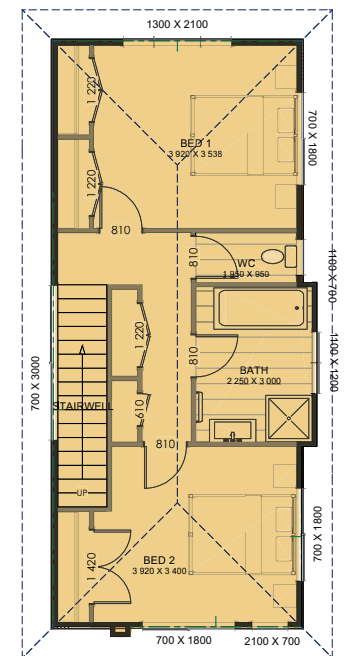

103 Botanical Rd Townhouses

Floorplans

Unit 1:
159.6 floor area
246m² net section area

Unit 2:
153.8 floor area
186m² net section area

Unit 3:
153.8 floor area
182m² net section area

Unit 4:
154.9 floor area
280m² net section area

Contact Carmen Wineera
021 863 172 for further information

Ground Floor

103 Botanical Rd Townhouses

Floorplans

Unit 1:
159.6 floor area
246m² net section area

Unit 2:
153.8 floor area
186m² net section area

Unit 3:
153.8 floor area
182m² net section area

Unit 4:
154.9 floor area
280m² net section area

Contact Carmen Wineera
021 863 172 for further information

First Floor

UNIT 1

UNIT 2

UNIT 3

UNIT 4