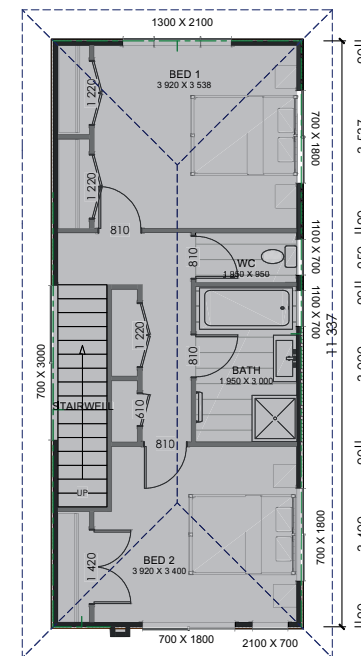

103 Botanical Rd Townhouses

Floorplans

Unit 1:
159.6 floor area
246m² net section area

Unit 2:
153.8 floor area
186m² net section area

Unit 3:
153.8 floor area
182m² net section area

Unit 4:
154.9 floor area
280m² net section area

Contact Carmen Wineera
021 863 172 for further information

Ground Floor

103 Botanical Rd Townhouses

Floorplans

Unit 1:
159.6 floor area
246m² net section area

Unit 2:
153.8 floor area
186m² net section area

Unit 3:
153.8 floor area
182m² net section area

Unit 4:
154.9 floor area
280m² net section area

Contact Carmen Wineera
021 863 172 for further information

First Floor

UNIT 1

UNIT 2

UNIT 3

UNIT 4